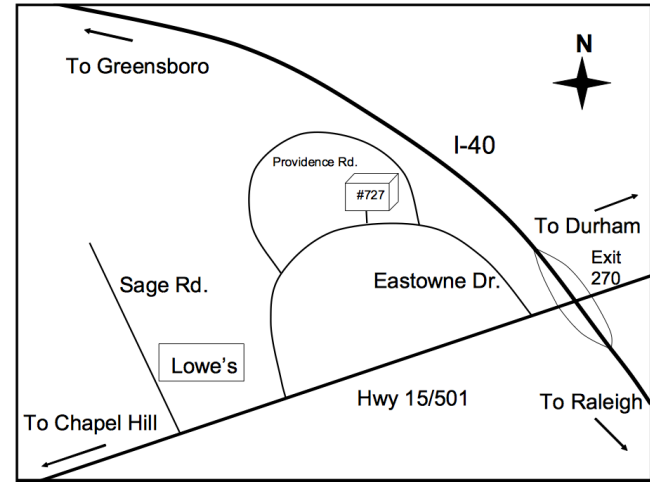

Finding Grow Well's Chapel Hill office 727 Eastowne Dr. Suite 300B

From Hillsborough

- Take I-40 East toward Raleigh
- Take Exit 270 toward Chapel Hill/Durham
- Turn right onto 15-501 South toward Chapel Hill
- Turn right at 1st light, onto Eastowne Dr.
- Turn right into the 1st driveway, just after Providence Rd.
- 727 Eastowne Dr. Suite 300B is upstairs

From Durham

- Take 15-501 South to Chapel Hill
- Turn right at 1st light after I-40, onto Eastowne Dr.
- Turn right into the 1st driveway, just after Providence Rd.
- 727 Eastowne Dr. Suite 300B is upstairs

From Pittsboro/Chapel Hill

- Take 15-501 to Chapel Hill
- Turn right to continue onto 15-501 North
- Turn left onto Eastowne Dr., after passing Lowe's
- Turn left into the driveway
- 727 Eastowne Dr. Suite 300B is upstairs

From Greensboro and Points West

- Take I-40 East/I-85 North
- Stay right onto I-40 East when the road splits
- Take Exit 270 toward Chapel Hill/Durham
- Turn right onto 15-501 South toward Chapel Hill
- Turn right at 1st light, onto Eastowne Dr.
- Turn right into the 1st driveway, just after Providence Rd.
- 727 Eastowne Dr. Suite 300B is upstairs